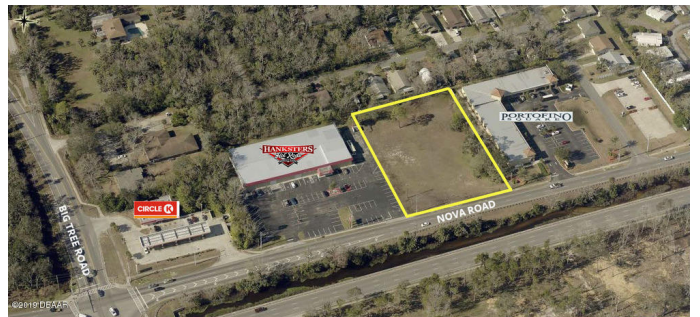

# \$379,000 - 1700 Block S Nova Rd South Daytona

MLS® #1052282

**\$379,000**

Bedroom, Bathroom,  
Vacant Land on 2 Acres

Not On The List, South Daytona, FL

## Community Information

Address	1700 Block S Nova Rd
Area	31 - Daytona S of Beville, W of Nova
Subdivision	Not On The List
City	South Daytona
County	Volusia
State	FL
Zip Code	32119