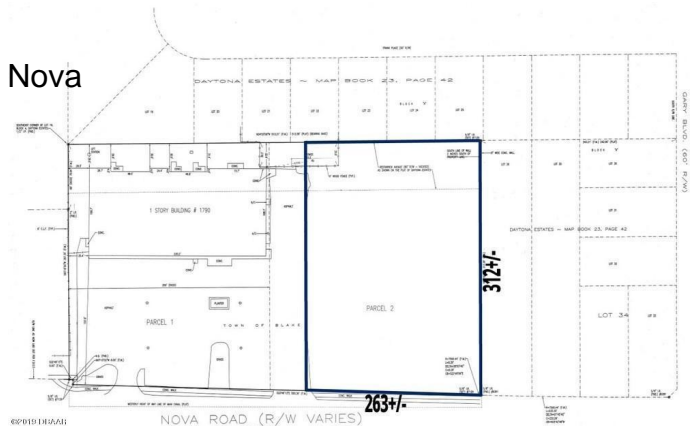

# \$379,000 - 1700 Block S Nova Rd South Daytona

MLS® #1052282

**\$379,000**

Bedroom, Bathroom,  
Vacant Land on 2 Acres

Not On The List, South Daytona, FL

## Community Information

Address	1700 Block S Nova Rd
Area	31 - Daytona S of Beville, W of Nova
Subdivision	Not On The List
City	South Daytona
County	Volusia
State	FL
Zip Code	32119